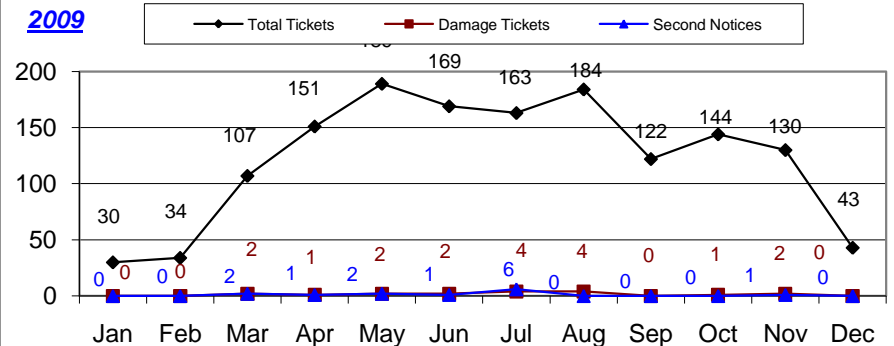

ARCHULETA COUNTY

Month	Total Tickets	Damage Tickets	Second Notices
January	42	0	0
February	48	0	0
March	68	1	0
April	207	3	3
May	230	4	4
June	273	6	4
July	299	4	5
August	212	5	1
September	219	3	2
October	177	2	3
November	110	1	1
December	65	0	1

2008 Year-To-Date **1,950** **29** **24**

January	30	0	0
February	34	0	0
March	107	2	2
April	151	1	1
May	189	2	2
June	169	2	1
July	163	4	6
August	184	4	0
September	122	0	0
October	144	1	0
November	130	2	1
December	43	0	0

2009 Year-To-Date **1,466** **18** **13**

January	52	0	0
February	23	0	0
March	49	0	0
April	149	0	1
May	177	0	2
June	201	4	2
July	149	2	3
August			
September			
October			
November			
December			

2010 Year-To-Date **800** **6** **8**

2008

2009

2010