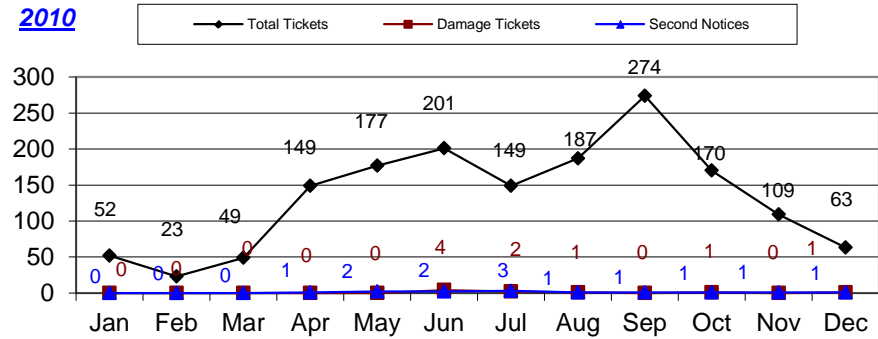

ARCHULETA COUNTY

Month	Total Tickets	Damage Tickets	Second Notices
January	30	0	0
February	34	0	0
March	107	2	2
April	151	1	1
May	189	2	2
June	169	2	1
July	163	4	6
August	184	4	0
September	122	0	0
October	144	1	0
November	130	2	1
December	43	0	0

2009

2009 Year-To-Date	1,466	18	13
--------------------------	--------------	-----------	-----------

January	52	0	0
February	23	0	0
March	49	0	0
April	149	0	1
May	177	0	2
June	201	4	2
July	149	2	3
August	187	1	1
September	274	0	1
October	170	1	1
November	109	0	1
December	63	1	1

2010

2010 Year-To-Date	1,603	9	13
--------------------------	--------------	----------	-----------

January	39	1	0
February	59	0	0
March	125	1	1
April	129	1	0
May	188	2	2
June	260	9	2
July	328	11	1
August	264	3	0
September			
October			
November			
December			

2011

2011 Year-To-Date	1,392	28	6
--------------------------	--------------	-----------	----------