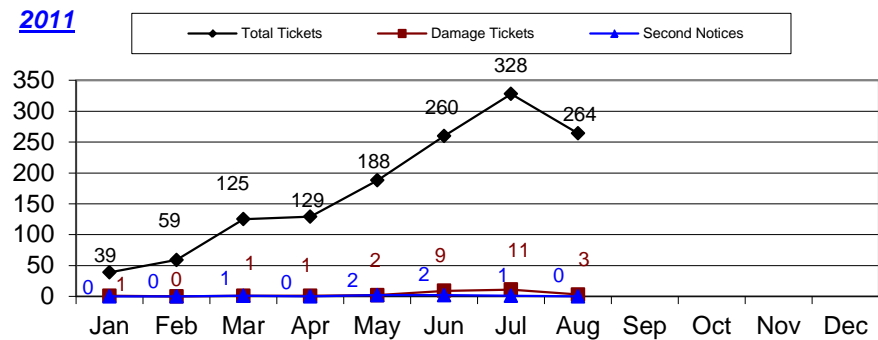

2010 Year-To-Date	1,603	9	13

January	39	1	0
February	59	0	0
March	125	1	1
April	129	1	0
May	188	2	2
June	260	9	2
July	328	11	1
August	264	3	0
September			
October			
November			
December			

2011