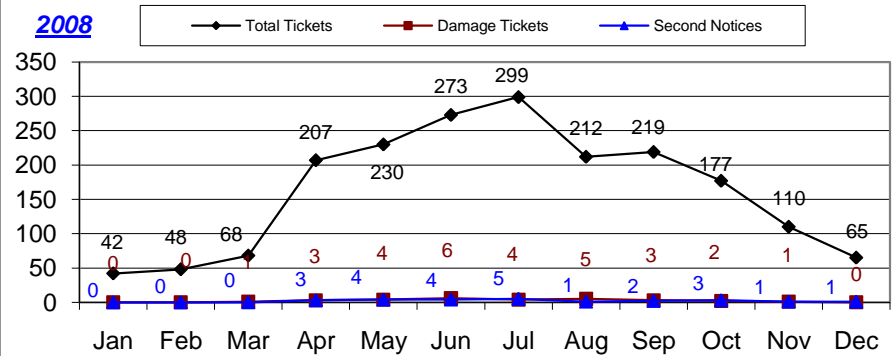

ARCHULETA COUNTY

Month	Total Tickets	Damage Tickets	Second Notices
January	42	0	0
February	48	0	0
March	68	1	0
April	207	3	3
May	230	4	4
June	273	6	4
July	299	4	5
August	212	5	1
September	219	3	2
October	177	2	3
November	110	1	1
December	65	0	1

2008 Year-To-Date   **1,950**   **29**   **24**

January	30	0	0
February	34	0	0
March	107	2	2
April	151	1	1
May	189	2	2
June	169	2	1
July	163	4	6
August	184	4	0
September	122	0	0
October	144	1	0
November	130	2	1
December	43	0	0

2009 Year-To-Date   **1,466**   **18**   **13**

January	52	0	0
February	23	0	0
March	49	0	0
April	149	0	1
May	177	0	2
June	201	4	2
July	149	2	3
August			
September			
October			
November			
December			

2010 Year-To-Date   **800**   **6**   **8**

2008