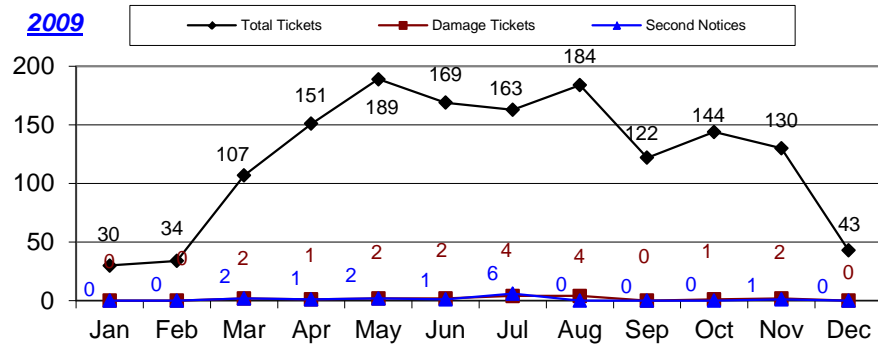

ARCHULETA COUNTY

Month	Total Tickets	Damage Tickets	Second Notices
January	30	0	0
February	34	0	0
March	107	2	2
April	151	1	1
May	189	2	2
June	169	2	1
July	163	4	6
August	184	4	0
September	122	0	0
October	144	1	0
November	130	2	1
December	43	0	0

2009

2009 Year-To-Date	1,466	18	13
--------------------------	--------------	-----------	-----------

January	52	0	0
February	23	0	0
March	49	0	0
April	149	0	1
May	177	0	2
June	201	4	2
July	149	2	3
August	187	1	1
September	274	0	1
October	170	1	1
November	109	0	1
December	63	1	1

2010

2010 Year-To-Date	1,603	9	13
--------------------------	--------------	----------	-----------

January	39	1	0
February	59	0	0
March	125	1	1
April	129	1	0
May	188	2	2
June	260	9	2
July	328	11	1
August	264	3	0
September			
October			
November			
December			

2011

2011 Year-To-Date	1,392	28	6
--------------------------	--------------	-----------	----------