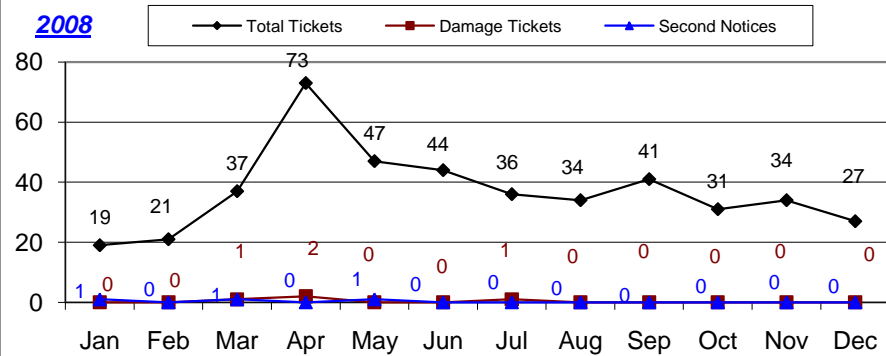

CONEJOS COUNTY

Month	Total Tickets	Damage Tickets	Second Notices
January	19	0	1
February	21	0	0
March	37	1	1
April	73	2	0
May	47	0	1
June	44	0	0
July	36	1	0
August	34	0	0
September	41	0	0
October	31	0	0
November	34	0	0
December	27	0	0
2008 Year-To-Date	444	4	3
January	6	0	0
February	13	0	0
March	47	0	0
April	54	1	0
May	48	1	0
June	60	1	1
July	53	1	1
August	45	1	1
September	52	1	1
October	24	0	0
November	43	1	0
December	7	0	0
2009 Year-To-Date	452	7	4
January	11	0	0
February	5	0	0
March	21	0	0
April	46	0	0
May	41	0	1
June	37	1	0
July	37	1	0
August			
September			
October			
November			
December			
2010 Year-To-Date	198	2	1

2008