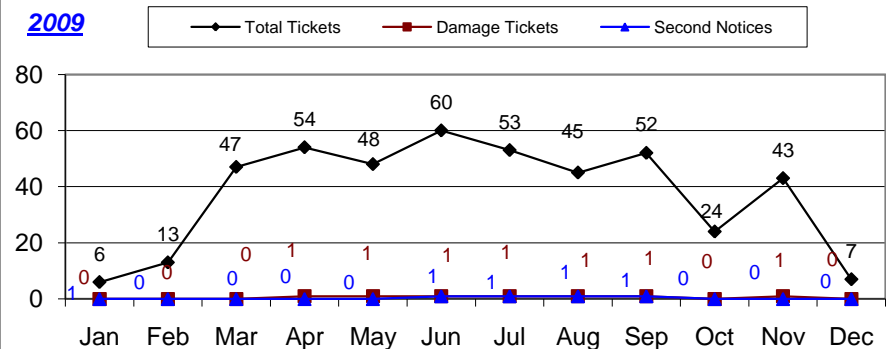

CONEJOS COUNTY

Month	Total Tickets	Damage Tickets	Second Notices
January	19	0	1
February	21	0	0
March	37	1	1
April	73	2	0
May	47	0	1
June	44	0	0
July	36	1	0
August	34	0	0
September	41	0	0
October	31	0	0
November	34	0	0
December	27	0	0
2008 Year-To-Date	444	4	3
January	6	0	0
February	13	0	0
March	47	0	0
April	54	1	0
May	48	1	0
June	60	1	1
July	53	1	1
August	45	1	1
September	52	1	1
October	24	0	0
November	43	1	0
December	7	0	0
2009 Year-To-Date	452	7	4
January	11	0	0
February	5	0	0
March	21	0	0
April	46	0	0
May	41	0	1
June	37	1	0
July	37	1	0
August			
September			
October			
November			
December			
2010 Year-To-Date	198	2	1

2008

2009

2010