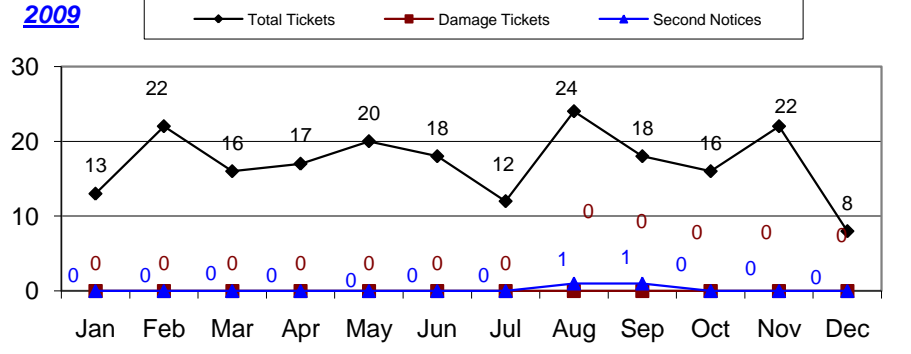

CROWLEY COUNTY

Month	Total Tickets	Damage Tickets	Second Notices
January	31	0	1
February	105	0	0
March	34	1	0
April	40	0	0
May	40	1	1
June	31	0	0
July	16	0	0
August	35	0	0
September	28	2	0
October	26	1	0
November	17	0	1
December	18	0	0
2008 Year-To-Date	421	5	3
January	13	0	0
February	22	0	0
March	16	0	0
April	17	0	0
May	20	0	0
June	18	0	0
July	12	0	0
August	24	0	1
September	18	0	1
October	16	0	0
November	22	0	0
December	8	0	0
2009 Year-To-Date	206	0	2
January	12	0	1
February	18	0	0
March	32	0	0
April	31	0	0
May	12	0	0
June	28	0	0
July	42	0	0
August			
September			
October			
November			
December			
2010 Year-To-Date	175	0	1

2008

2009

2010