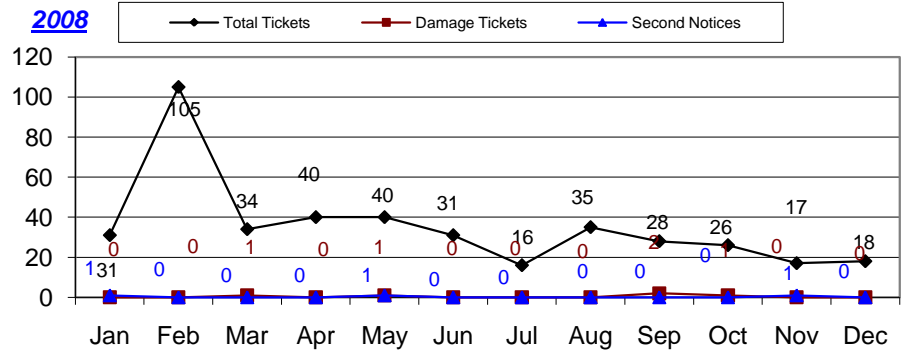

CROWLEY COUNTY

Month	Total Tickets	Damage Tickets	Second Notices
January	31	0	1
February	105	0	0
March	34	1	0
April	40	0	0
May	40	1	1
June	31	0	0
July	16	0	0
August	35	0	0
September	28	2	0
October	26	1	0
November	17	0	1
December	18	0	0
2008 Year-To-Date	421	5	3
January	13	0	0
February	22	0	0
March	16	0	0
April	17	0	0
May	20	0	0
June	18	0	0
July	12	0	0
August	24	0	1
September	18	0	1
October	16	0	0
November	22	0	0
December	8	0	0
2009 Year-To-Date	206	0	2
January	12	0	1
February	18	0	0
March	32	0	0
April	31	0	0
May	12	0	0
June	28	0	0
July	42	0	0
August			
September			
October			
November			
December			
2010 Year-To-Date	175	0	1

2008