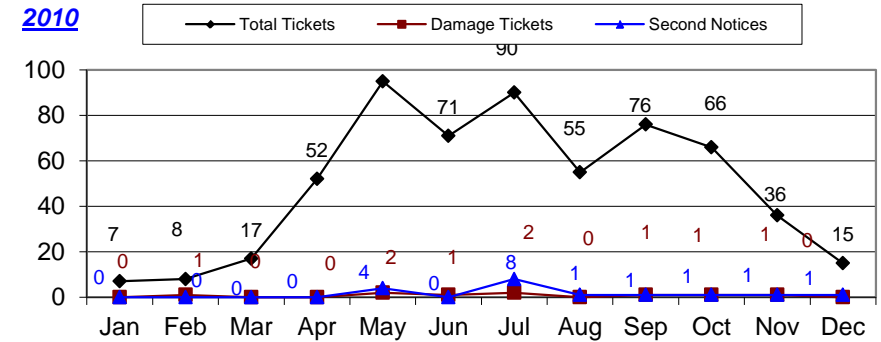

CUSTER COUNTY

Month	Total Tickets	Damage Tickets	Second Notices
January	9	1	1
February	30	0	0
March	26	0	2
April	27	0	0
May	51	1	1
June	63	0	0
July	65	0	2
August	52	0	3
September	67	0	2
October	32	0	0
November	39	0	1
December	8	0	0

2009

2009 Year-To-Date **469** **2** **12**

January	7	0	0
February	8	1	0
March	17	0	0
April	52	0	0
May	95	2	4
June	71	1	0
July	90	2	8
August	55	0	1
September	76	1	1
October	66	1	1
November	36	1	1
December	15	0	1

2010

2010 Year-To-Date **588** **9** **17**

January	9	0	0
February	14	0	1
March	25	1	0
April	38	0	0
May	34	1	0
June	31	0	0
July	34	0	0
August	60	2	2
September			
October			
November			
December			

2011

2011 Year-To-Date **245** **4** **3**