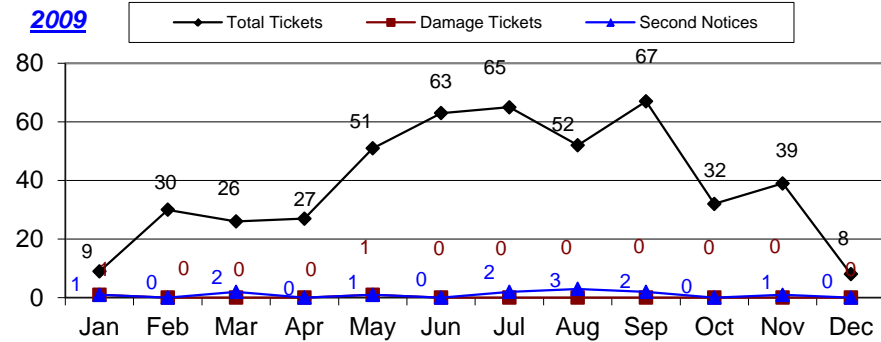

CUSTER COUNTY

Month	Total Tickets	Damage Tickets	Second Notices
January	9	1	1
February	30	0	0
March	26	0	2
April	27	0	0
May	51	1	1
June	63	0	0
July	65	0	2
August	52	0	3
September	67	0	2
October	32	0	0
November	39	0	1
December	8	0	0

2009

2009 Year-To-Date **469** **2** **12**

January	7	0	0
February	8	1	0
March	17	0	0
April	52	0	0
May	95	2	4
June	71	1	0
July	90	2	8
August	55	0	1
September	76	1	1
October	66	1	1
November	36	1	1
December	15	0	1

2010

2010 Year-To-Date **588** **9** **17**

January	9	0	0
February	14	0	1
March	25	1	0
April	38	0	0
May	34	1	0
June	31	0	0
July	34	0	0
August	60	2	2
September			
October			
November			
December			

2011

2011 Year-To-Date **245** **4** **3**