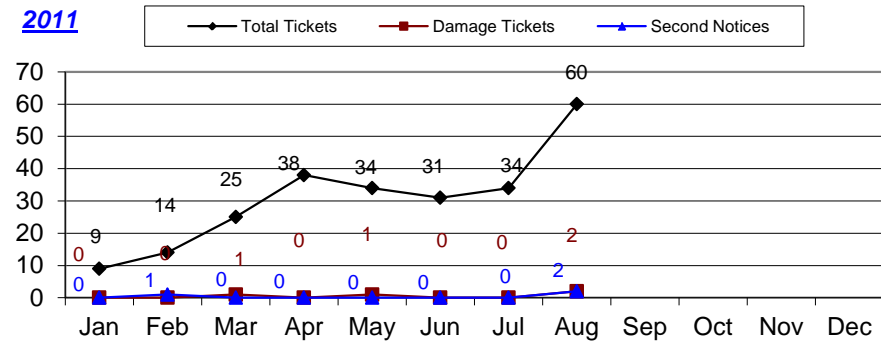

CUSTER COUNTY

Month	Total Tickets	Damage Tickets	Second Notices
January	9	1	1
February	30	0	0
March	26	0	2
April	27	0	0
May	51	1	1
June	63	0	0
July	65	0	2
August	52	0	3
September	67	0	2
October	32	0	0
November	39	0	1
December	8	0	0

2009

2009 Year-To-Date **469** **2** **12**

January	7	0	0
February	8	1	0
March	17	0	0
April	52	0	0
May	95	2	4
June	71	1	0
July	90	2	8
August	55	0	1
September	76	1	1
October	66	1	1
November	36	1	1
December	15	0	1

2010

2010 Year-To-Date **588** **9** **17**

January	9	0	0
February	14	0	1
March	25	1	0
April	38	0	0
May	34	1	0
June	31	0	0
July	34	0	0
August	60	2	2
September			
October			
November			
December			

2011

2011 Year-To-Date **245** **4** **3**