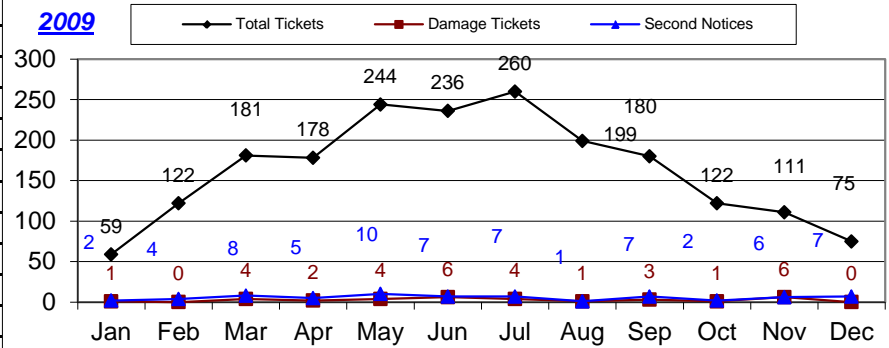

ELBERT COUNTY

Month	Total Tickets	Damage Tickets	Second Notices
January	59	1	2
February	122	0	4
March	181	4	8
April	178	2	5
May	244	4	10
June	236	6	7
July	260	4	7
August	199	1	1
September	180	3	7
October	122	1	2
November	111	6	6
December	75	0	7

2009 Year-To-Date **1,967** **32** **66**

January	45	0	0
February	66	1	2
March	126	0	5
April	203	1	3
May	250	1	7
June	186	0	3
July	227	2	4
August	223	3	2
September	161	1	1
October	161	3	0
November	124	0	0
December	95	0	2

2010 Year-To-Date **1,867** **12** **29**

January	54	1	0
February	62	0	2
March	159	3	0
April	186	2	1
May	218	1	3
June	248	3	2
July	188	1	5
August	213	1	1
September			
October			
November			
December			

2011 Year-To-Date **1,328** **12** **14**

2009

2010

2011