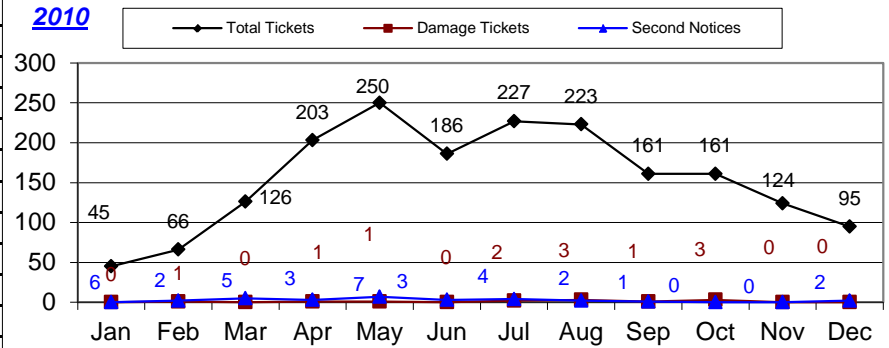

ELBERT COUNTY

Month	Total Tickets	Damage Tickets	Second Notices
January	59	1	2
February	122	0	4
March	181	4	8
April	178	2	5
May	244	4	10
June	236	6	7
July	260	4	7
August	199	1	1
September	180	3	7
October	122	1	2
November	111	6	6
December	75	0	7

2009 Year-To-Date **1,967** **32** **66**

January	45	0	0
February	66	1	2
March	126	0	5
April	203	1	3
May	250	1	7
June	186	0	3
July	227	2	4
August	223	3	2
September	161	1	1
October	161	3	0
November	124	0	0
December	95	0	2

2010 Year-To-Date **1,867** **12** **29**

January	54	1	0
February	62	0	2
March	159	3	0
April	186	2	1
May	218	1	3
June	248	3	2
July	188	1	5
August	213	1	1
September			
October			
November			
December			

2011 Year-To-Date **1,328** **12** **14**

2009

2010

2011