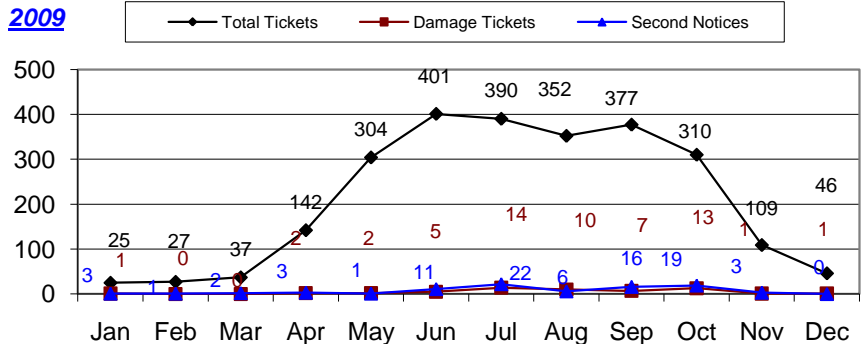

GRAND COUNTY

Month	Total Tickets	Damage Tickets	Second Notices
January	79	3	11
February	55	2	2
March	67	2	0
April	139	4	3
May	467	2	29
June	601	14	32
July	515	8	21
August	510	12	10
September	534	11	8
October	534	20	13
November	158	4	2
December	50	0	2

2008

2008 Year-To-Date **3,709** **82** **133**

January	25	1	1
February	27	0	1
March	37	0	2
April	142	2	3
May	304	2	1
June	401	5	11
July	390	14	22
August	352	10	6
September	377	7	16
October	310	13	19
November	109	1	3
December	46	1	0

2009

2009 Year-To-Date **2,520** **56** **85**

January	22	0	0
February	13	1	0
March	44	0	0
April	126	0	1
May	251	1	2
June	385	3	3
July	342	8	6
August			
September			
October			
November			
December			

2010

2010 Year-To-Date **1,183** **13** **12**