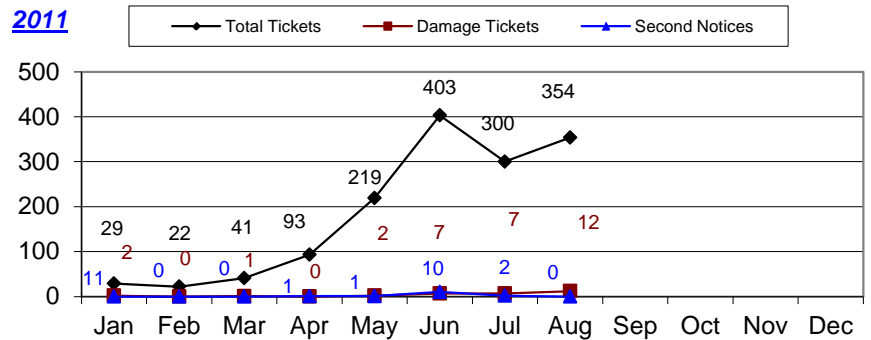

2010 Year-To-Date	2,525	36	42

January	29	2	0
February	22	0	0
March	41	1	0
April	93	0	1
May	219	2	1
June	403	7	10
July	300	7	2
August	354	12	0
September			
October			
November			
December			

2011