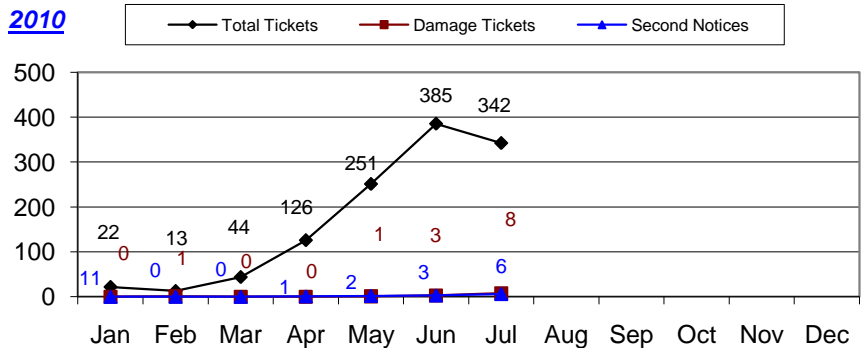

GRAND COUNTY

Month	Total Tickets	Damage Tickets	Second Notices
January	79	3	11
February	55	2	2
March	67	2	0
April	139	4	3
May	467	2	29
June	601	14	32
July	515	8	21
August	510	12	10
September	534	11	8
October	534	20	13
November	158	4	2
December	50	0	2

2008

2008 Year-To-Date **3,709** **82** **133**

January	25	1	1
February	27	0	1
March	37	0	2
April	142	2	3
May	304	2	1
June	401	5	11
July	390	14	22
August	352	10	6
September	377	7	16
October	310	13	19
November	109	1	3
December	46	1	0

2009

2009 Year-To-Date **2,520** **56** **85**

January	22	0	0
February	13	1	0
March	44	0	0
April	126	0	1
May	251	1	2
June	385	3	3
July	342	8	6
August			
September			
October			
November			
December			

2010

2010 Year-To-Date **1,183** **13** **12**