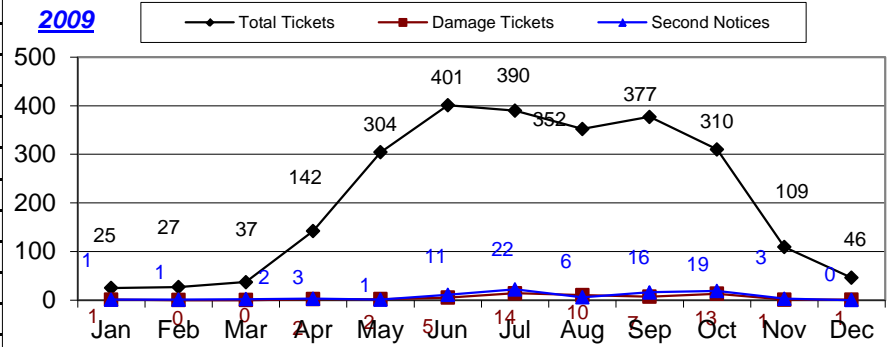

# GRAND COUNTY

Month	Total Tickets	Damage Tickets	Second Notices
January	25	1	1
February	27	0	1
March	37	0	2
April	142	2	3
May	304	2	1
June	401	5	11
July	390	14	22
August	352	10	6
September	377	7	16
October	310	13	19
November	109	1	3
December	46	1	0

2009

<b>2009 Year-To-Date</b>	<b>2,520</b>	<b>56</b>	<b>85</b>
--------------------------	--------------	-----------	-----------

January	22	0	0
February	13	1	0
March	44	0	0
April	126	0	1
May	251	1	2
June	385	3	3
July	342	8	6
August	388	2	4
September	476	12	11
October	321	7	8
November	113	2	3
December	44	0	4

2010

<b>2010 Year-To-Date</b>	<b>2,525</b>	<b>36</b>	<b>42</b>
--------------------------	--------------	-----------	-----------

January	29	2	0
February	22	0	0
March	41	1	0
April	93	0	1
May	219	2	1
June	403	7	10
July	300	7	2
August	354	12	0
September			
October			
November			
December			

2011

<b>2011 Year-To-Date</b>	<b>1,461</b>	<b>31</b>	<b>14</b>
--------------------------	--------------	-----------	-----------