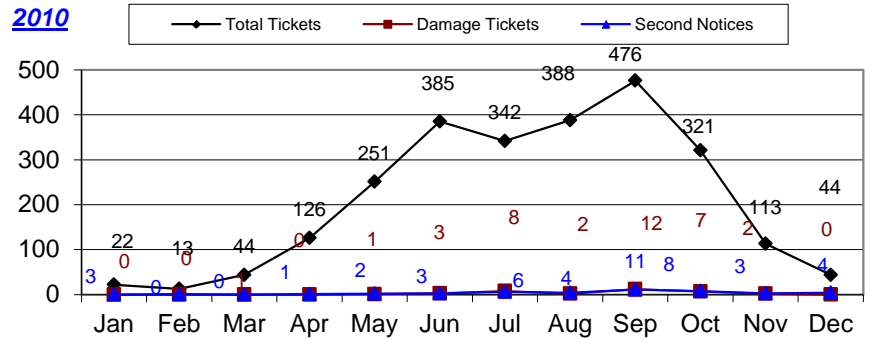

# GRAND COUNTY

Month	Total Tickets	Damage Tickets	Second Notices
January	25	1	1
February	27	0	1
March	37	0	2
April	142	2	3
May	304	2	1
June	401	5	11
July	390	14	22
August	352	10	6
September	377	7	16
October	310	13	19
November	109	1	3
December	46	1	0

2009

<b>2009 Year-To-Date</b>	<b>2,520</b>	<b>56</b>	<b>85</b>
--------------------------	--------------	-----------	-----------

January	22	0	0
February	13	1	0
March	44	0	0
April	126	0	1
May	251	1	2
June	385	3	3
July	342	8	6
August	388	2	4
September	476	12	11
October	321	7	8
November	113	2	3
December	44	0	4

2010

<b>2010 Year-To-Date</b>	<b>2,525</b>	<b>36</b>	<b>42</b>
--------------------------	--------------	-----------	-----------

January	29	2	0
February	22	0	0
March	41	1	0
April	93	0	1
May	219	2	1
June	403	7	10
July	300	7	2
August	354	12	0
September			
October			
November			
December			

2011

<b>2011 Year-To-Date</b>	<b>1,461</b>	<b>31</b>	<b>14</b>
--------------------------	--------------	-----------	-----------