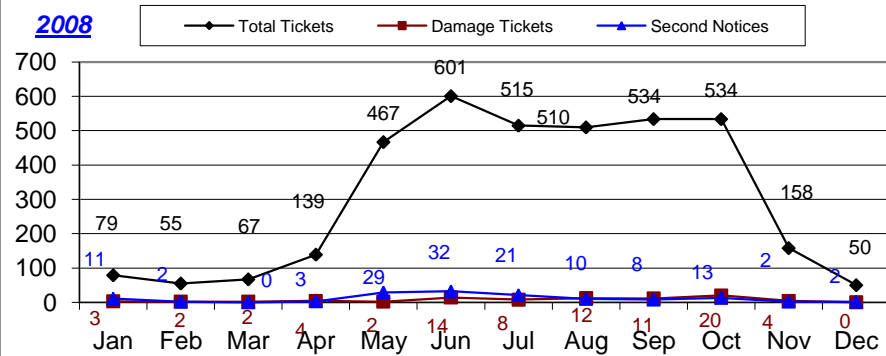

GRAND COUNTY

Month	Total Tickets	Damage Tickets	Second Notices
January	79	3	11
February	55	2	2
March	67	2	0
April	139	4	3
May	467	2	29
June	601	14	32
July	515	8	21
August	510	12	10
September	534	11	8
October	534	20	13
November	158	4	2
December	50	0	2

2008

2008 Year-To-Date **3,709** **82** **133**

January	25	1	1
February	27	0	1
March	37	0	2
April	142	2	3
May	304	2	1
June	401	5	11
July	390	14	22
August	352	10	6
September	377	7	16
October	310	13	19
November	109	1	3
December	46	1	0

2009

2009 Year-To-Date **2,520** **56** **85**

January	22	0	0
February	13	1	0
March	44	0	0
April	126	0	1
May	251	1	2
June	385	3	3
July	342	8	6
August			
September			
October			
November			
December			

2010

2010 Year-To-Date **1,183** **13** **12**