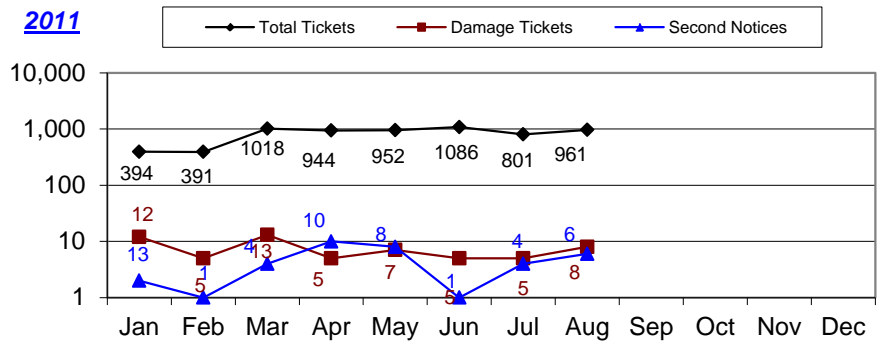

# LA PLATA COUNTY

Month	Total Tickets	Damage Tickets	Second Notices
January	794	3	8
February	819	5	0
March	1382	8	5
April	1428	9	8
May	1164	5	8
June	1311	10	17
July	1082	12	12
August	962	7	5
September	883	7	8
October	935	6	10
November	768	11	8
December	403	0	3

<b>2009 Year-To-Date</b>	<b>11,931</b>	<b>83</b>	<b>92</b>
January	308	1	2
February	325	2	2
March	621	0	6
April	1294	2	12
May	1171	4	17
June	1241	8	7
July	967	12	14
August	1064	7	12
September	951	22	8
October	1034	10	9
November	837	7	0
December	495	4	4

<b>2010 Year-To-Date</b>	<b>10,308</b>	<b>79</b>	<b>93</b>
January	394	12	2
February	391	5	1
March	1018	13	4
April	944	5	10
May	952	7	8
June	1086	5	1
July	801	5	4
August	961	8	6
September			
October			
November			
December			