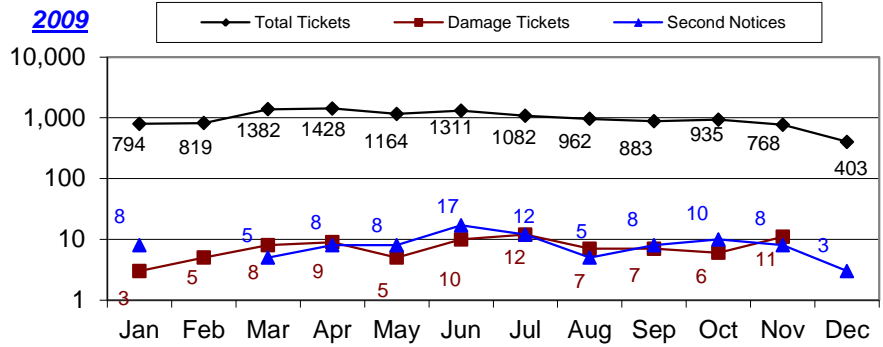

# LA PLATA COUNTY

Month	Total Tickets	Damage Tickets	Second Notices
January	794	3	8
February	819	5	0
March	1382	8	5
April	1428	9	8
May	1164	5	8
June	1311	10	17
July	1082	12	12
August	962	7	5
September	883	7	8
October	935	6	10
November	768	11	8
December	403	0	3

<b>2009 Year-To-Date</b>	<b>11,931</b>	<b>83</b>	<b>92</b>
January	308	1	2
February	325	2	2
March	621	0	6
April	1294	2	12
May	1171	4	17
June	1241	8	7
July	967	12	14
August	1064	7	12
September	951	22	8
October	1034	10	9
November	837	7	0
December	495	4	4

<b>2010 Year-To-Date</b>	<b>10,308</b>	<b>79</b>	<b>93</b>
January	394	12	2
February	391	5	1
March	1018	13	4
April	944	5	10
May	952	7	8
June	1086	5	1
July	801	5	4
August	961	8	6
September			
October			
November			
December			