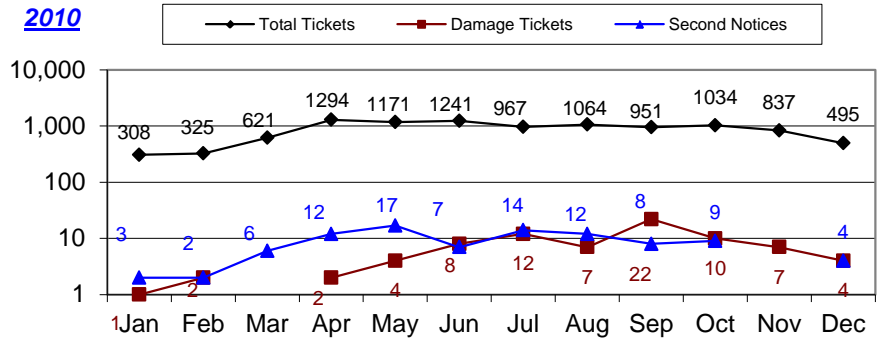

# LA PLATA COUNTY

Month	Total Tickets	Damage Tickets	Second Notices
January	794	3	8
February	819	5	0
March	1382	8	5
April	1428	9	8
May	1164	5	8
June	1311	10	17
July	1082	12	12
August	962	7	5
September	883	7	8
October	935	6	10
November	768	11	8
December	403	0	3

<b>2009 Year-To-Date</b>	<b>11,931</b>	<b>83</b>	<b>92</b>
January	308	1	2
February	325	2	2
March	621	0	6
April	1294	2	12
May	1171	4	17
June	1241	8	7
July	967	12	14
August	1064	7	12
September	951	22	8
October	1034	10	9
November	837	7	0
December	495	4	4

<b>2010 Year-To-Date</b>	<b>10,308</b>	<b>79</b>	<b>93</b>
January	394	12	2
February	391	5	1
March	1018	13	4
April	944	5	10
May	952	7	8
June	1086	5	1
July	801	5	4
August	961	8	6
September			
October			
November			
December			