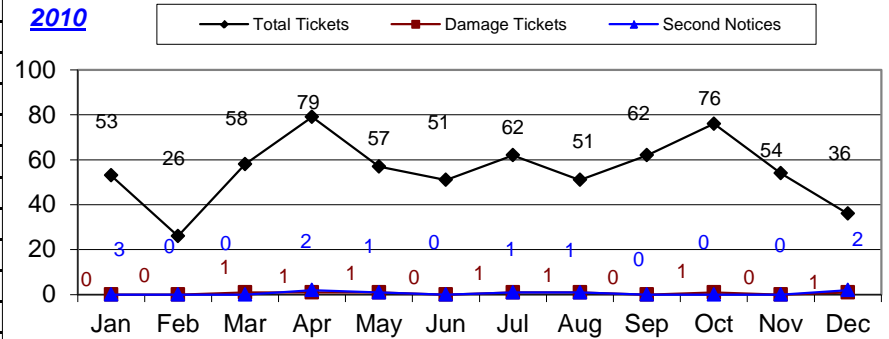

LINCOLN COUNTY

Month	Total Tickets	Damage Tickets	Second Notices
January	14	2	0
February	24	0	1
March	38	1	1
April	43	0	1
May	38	0	0
June	56	1	0
July	42	1	1
August	38	1	0
September	40	1	1
October	43	2	1
November	33	2	2
December	23	0	1
2009 Year-To-Date	432	11	9
January	53	0	0
February	26	0	0
March	58	1	0
April	79	1	2
May	57	1	1
June	51	0	0
July	62	1	1
August	51	1	1
September	62	0	0
October	76	1	0
November	54	0	0
December	36	1	2
2010 Year-To-Date	665	7	7
January	32	1	0
February	42	0	0
March	63	0	0
April	65	0	0
May	50	0	0
June	59	0	0
July	36	0	0
August	45	0	0
September			
October			
November			
December			
2011 Year-To-Date	392	1	0

2009

2010

2011