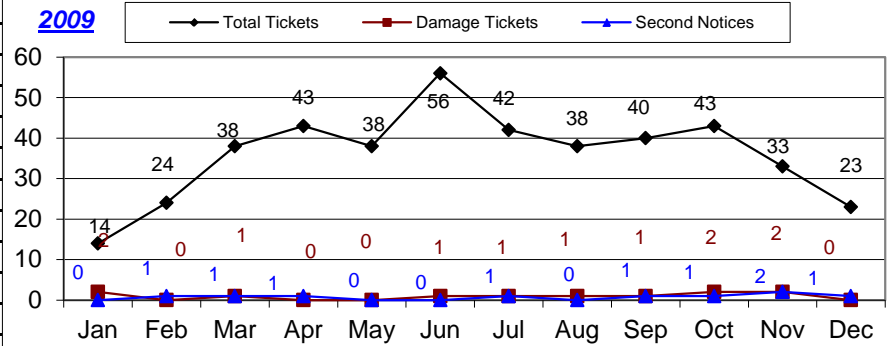

LINCOLN COUNTY

Month	Total Tickets	Damage Tickets	Second Notices
January	14	2	0
February	24	0	1
March	38	1	1
April	43	0	1
May	38	0	0
June	56	1	0
July	42	1	1
August	38	1	0
September	40	1	1
October	43	2	1
November	33	2	2
December	23	0	1
2009 Year-To-Date	432	11	9
January	53	0	0
February	26	0	0
March	58	1	0
April	79	1	2
May	57	1	1
June	51	0	0
July	62	1	1
August	51	1	1
September	62	0	0
October	76	1	0
November	54	0	0
December	36	1	2
2010 Year-To-Date	665	7	7
January	32	1	0
February	42	0	0
March	63	0	0
April	65	0	0
May	50	0	0
June	59	0	0
July	36	0	0
August	45	0	0
September			
October			
November			
December			
2011 Year-To-Date	392	1	0

2009