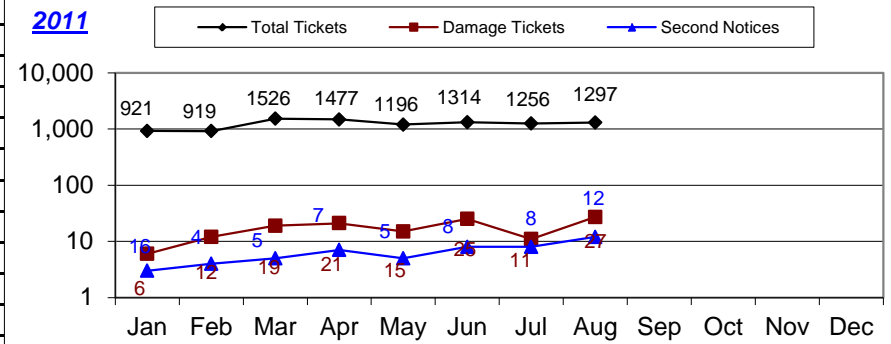

# MESA COUNTY

Month	Total Tickets	Damage Tickets	Second Notices
January	1038	23	32
February	1169	11	15
March	1693	30	17
April	1677	21	18
May	1497	22	25
June	1538	28	23
July	1521	31	13
August	1581	17	35
September	1478	26	9
October	1346	19	16
November	960	19	15
December	742	19	33

2009 Year-To-Date			
Total Tickets	16,240	266	251
January	789	4	11
February	807	20	6
March	1582	17	11
April	1697	19	13
May	1491	13	13
June	1537	23	14
July	1697	40	25
August	1432	28	20
September	1412	22	11
October	1223	17	4
November	1214	24	20
December	911	19	7

2010 Year-To-Date			
Total Tickets	15,792	246	155
January	921	6	3
February	919	12	4
March	1526	19	5
April	1477	21	7
May	1196	15	5
June	1314	25	8
July	1256	11	8
August	1297	27	12
September			
October			
November			
December			

2011 Year-To-Date			
Total Tickets	9,906	136	52