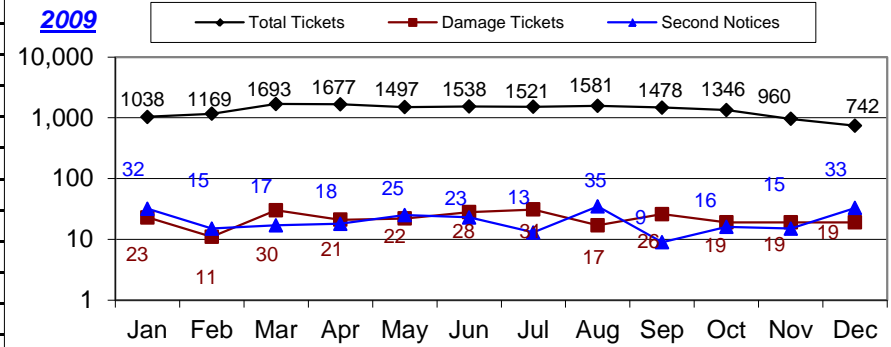

# MESA COUNTY

Month	Total Tickets	Damage Tickets	Second Notices
January	1038	23	32
February	1169	11	15
March	1693	30	17
April	1677	21	18
May	1497	22	25
June	1538	28	23
July	1521	31	13
August	1581	17	35
September	1478	26	9
October	1346	19	16
November	960	19	15
December	742	19	33

2009 Year-To-Date			
Total Tickets	16,240	266	251
January	789	4	11
February	807	20	6
March	1582	17	11
April	1697	19	13
May	1491	13	13
June	1537	23	14
July	1697	40	25
August	1432	28	20
September	1412	22	11
October	1223	17	4
November	1214	24	20
December	911	19	7

2010 Year-To-Date			
Total Tickets	15,792	246	155
January	921	6	3
February	919	12	4
March	1526	19	5
April	1477	21	7
May	1196	15	5
June	1314	25	8
July	1256	11	8
August	1297	27	12
September			
October			
November			
December			

2011 Year-To-Date			
Total Tickets	9,906	136	52