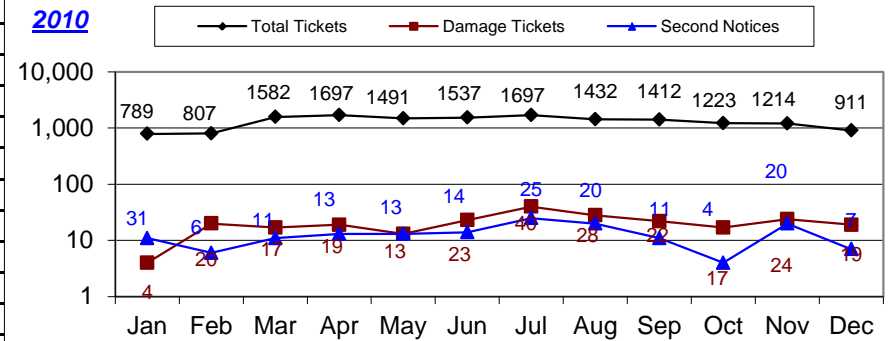

# MESA COUNTY

Month	Total Tickets	Damage Tickets	Second Notices
January	1038	23	32
February	1169	11	15
March	1693	30	17
April	1677	21	18
May	1497	22	25
June	1538	28	23
July	1521	31	13
August	1581	17	35
September	1478	26	9
October	1346	19	16
November	960	19	15
December	742	19	33

2009 Year-To-Date			
Total Tickets	16,240	266	251
January	789	4	11
February	807	20	6
March	1582	17	11
April	1697	19	13
May	1491	13	13
June	1537	23	14
July	1697	40	25
August	1432	28	20
September	1412	22	11
October	1223	17	4
November	1214	24	20
December	911	19	7

2010 Year-To-Date			
Total Tickets	15,792	246	155
January	921	6	3
February	919	12	4
March	1526	19	5
April	1477	21	7
May	1196	15	5
June	1314	25	8
July	1256	11	8
August	1297	27	12
September			
October			
November			
December			

2011 Year-To-Date			
Total Tickets	9,906	136	52