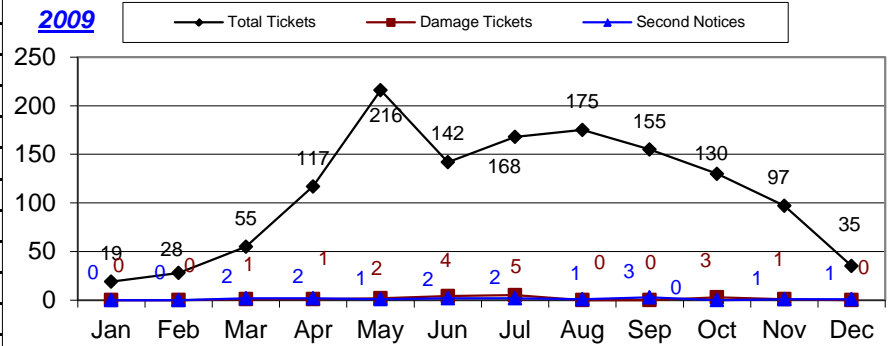

MOFFAT COUNTY

Month	Total Tickets	Damage Tickets	Second Notices
January	19	0	0
February	28	0	0
March	55	1	2
April	117	1	2
May	216	2	1
June	142	4	2
July	168	5	2
August	175	0	1
September	155	0	3
October	130	3	0
November	97	1	1
December	35	0	1

2009 Year-To-Date   **1,337**   **17**   **15**

January	25	0	0
February	24	0	1
March	42	0	0
April	102	0	6
May	129	0	1
June	197	2	5
July	118	1	1
August	128	6	3
September	159	1	1
October	156	1	2
November	87	4	4
December	27	0	0

2010 Year-To-Date   **1,194**   **15**   **24**

January	17	0	0
February	22	0	0
March	38	1	2
April	94	1	0
May	150	4	1
June	157	1	1
July	184	0	0
August	141	3	0
September			
October			
November			
December			

2011 Year-To-Date   **803**   **10**   **4**

2009