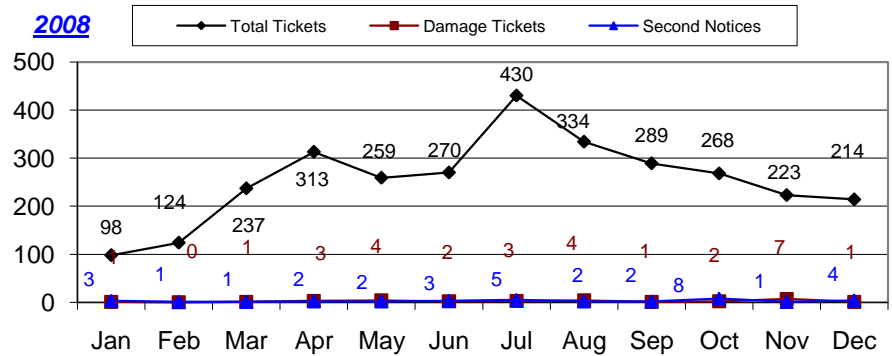

MORGAN COUNTY

Month	Total Tickets	Damage Tickets	Second Notices
January	98	1	3
February	124	0	1
March	237	1	1
April	313	3	2
May	259	4	2
June	270	2	3
July	430	3	5
August	334	4	2
September	289	1	2
October	268	2	8
November	223	7	1
December	214	1	4

2008 Year-To-Date   **3,059**   **29**   **34**

January	161	1	3
February	309	0	5
March	400	1	5
April	277	3	4
May	240	3	4
June	382	1	4
July	370	1	0
August	350	1	1
September	367	6	2
October	252	3	0
November	250	1	19
December	131	0	2

2009 Year-To-Date   **3,489**   **21**   **49**

January	89	1	0
February	83	1	0
March	335	2	4
April	436	1	2
May	285	3	1
June	290	3	3
July	231	0	4
August			
September			
October			
November			
December			

2010 Year-To-Date   **1,749**   **11**   **14**

2008