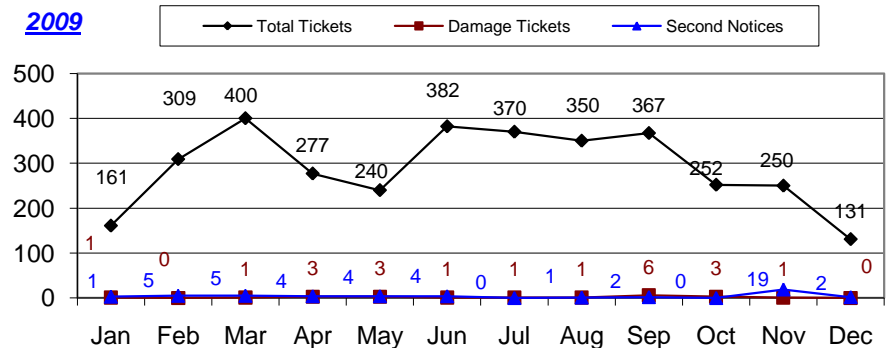

MORGAN COUNTY

Month	Total Tickets	Damage Tickets	Second Notices
January	98	1	3
February	124	0	1
March	237	1	1
April	313	3	2
May	259	4	2
June	270	2	3
July	430	3	5
August	334	4	2
September	289	1	2
October	268	2	8
November	223	7	1
December	214	1	4

2008 Year-To-Date **3,059** **29** **34**

January	161	1	3
February	309	0	5
March	400	1	5
April	277	3	4
May	240	3	4
June	382	1	4
July	370	1	0
August	350	1	1
September	367	6	2
October	252	3	0
November	250	1	19
December	131	0	2

2009 Year-To-Date **3,489** **21** **49**

January	89	1	0
February	83	1	0
March	335	2	4
April	436	1	2
May	285	3	1
June	290	3	3
July	231	0	4
August			
September			
October			
November			
December			

2010 Year-To-Date **1,749** **11** **14**

2008

2009

2010